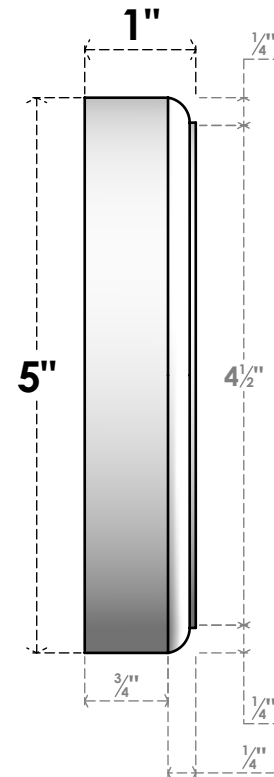

ROSP050X050X100GRY11

5"W X 5"H X 1"P STANDARD GRAYSON FLOWER ROSETTE WITH ROUNDED EDGE, ARCHITECTURAL GRADE PVC

FRONT

SIDE

EKENA MILLWORK
2300 WEST MAIN ST.
CLARKSVILLE, TX 75426
TOLL FREE: 866-607-0453
WWW.EKENAMILLWORK.COM

NOTES

1. INSTALLATION TO BE COMPLETED IN ACCORDANCE WITH MANUFACTURER'S SPECIFICATIONS.
2. DRAWING MAY NOT BE TO SCALE
3. THIS DRAWING IS INTENDED FOR DESIGN AND PLANNING PURPOSES ONLY.
4. ALL INFORMATION CONTAINED HEREIN WAS CURRENT AT THE TIME OF DEVELOPMENT BUT MUST BE REVIEWED AND APPROVED BY THE PRODUCT MANUFACTURER TO BE CONSIDERED ACCURATE.
5. ARCHITECTURAL GRADE PVC PRODUCTS ARE MADE FROM EXPANDED CELLULAR PVC AND COME NATURALLY WHITE BUT MAY BE PAINTED