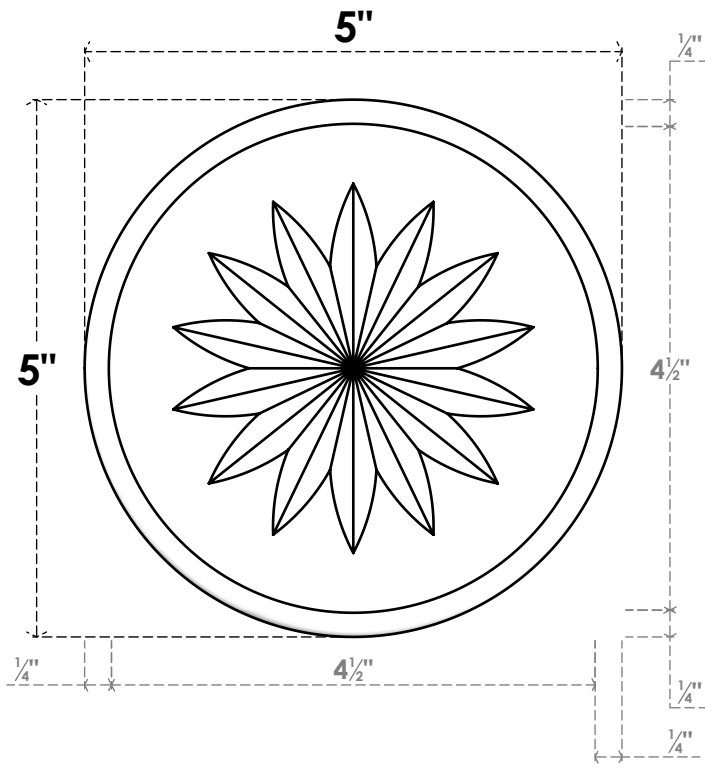

ROSP050X050X100GRY11

5"W X 5"H X 1"P STANDARD GRAYSON FLOWER ROSETTE WITH ROUNDED EDGE, ARCHITECTURAL GRADE PVC

FRONT

SIDE

EKENA MILLWORK
2300 WEST MAIN ST.
CLARKSVILLE, TX 75426
TOLL FREE: 866-607-0453
WWW.EKENAMILLWORK.COM